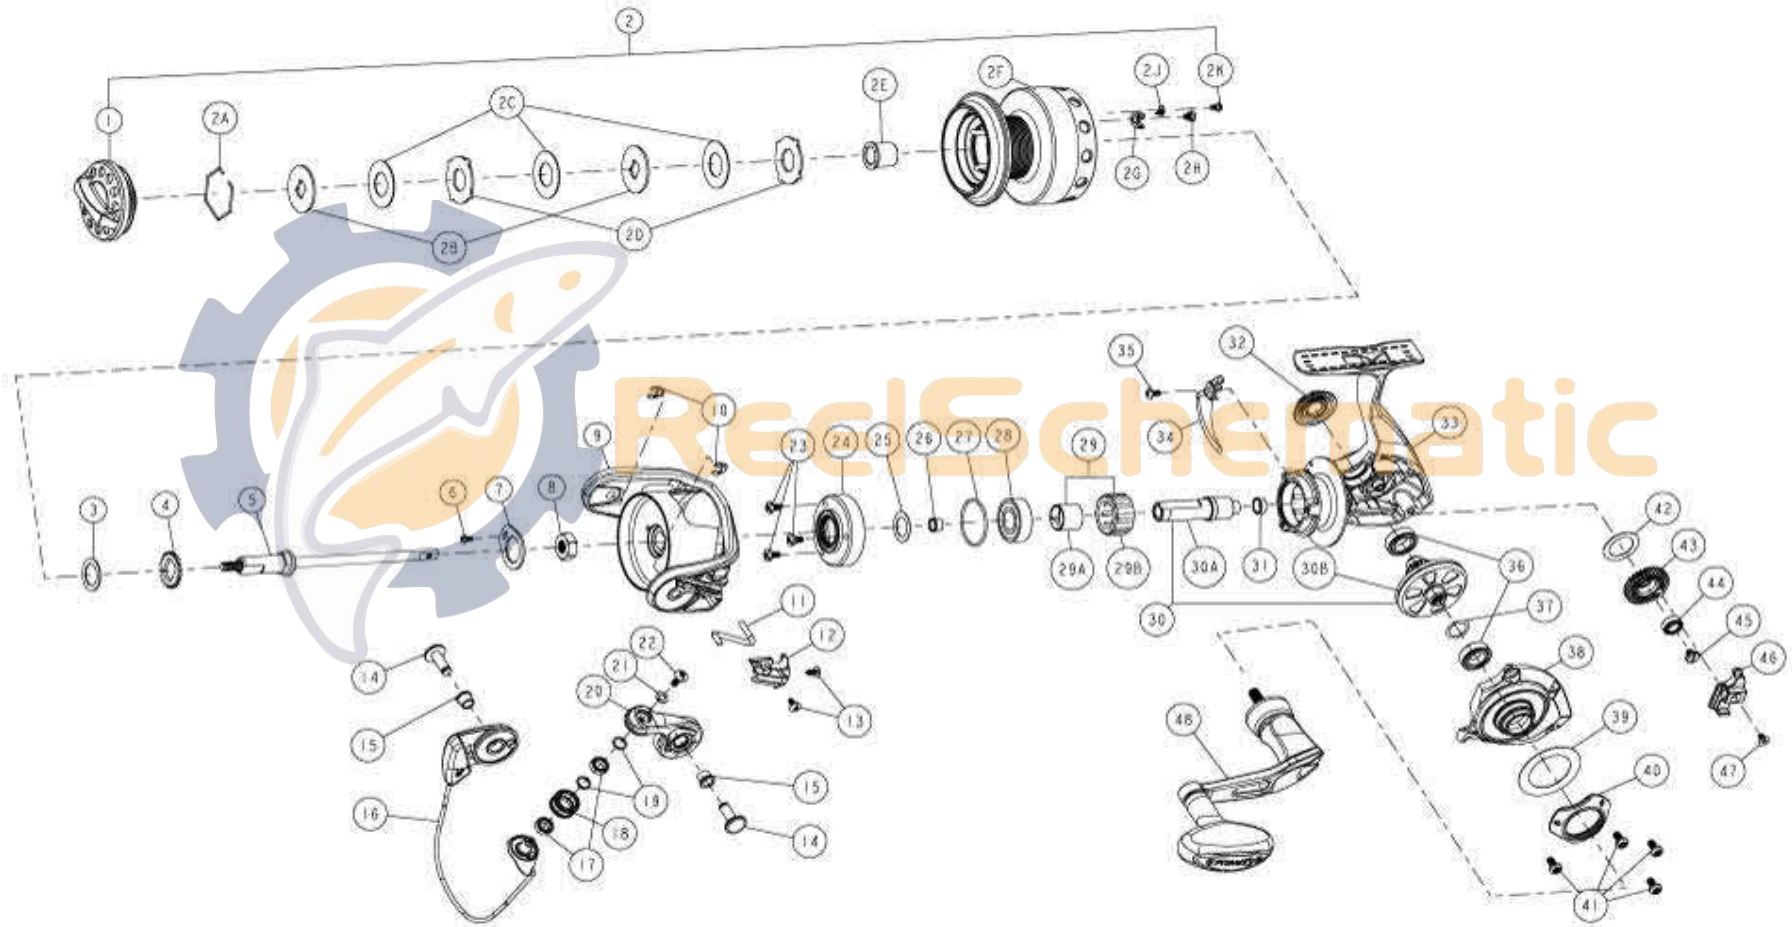

## BSP40PTsD

### Quantum BSP40PTsD Spinning Reel Part List

Key #	Description	Part No.	Qty.	Key #	Description	Part No.	Qty.
1	Drag Knob Assembly	PAB332-02	1	22	Screw	BAA108-02	1
2	Spool Kit Include	PAB320-01	1	23	Screw	JX107-03	3
	2A - Retaining Ring	BAA038-01	1	24	Ball Bearing Holder Assembly	PAB3190-01	1
	2B - Drag Washer "D"	PAB080-01	2	25	Washer	XF035-01	1
	2C - Drag Washer "B"	QAB033-01	3	26	Pinion Bushing "Top"	PAB028-01	1
	2D - Drag Washer "A"	PAB081-01	2	27	O-Ring	ORR8	1
	2E - Spool Bushing	QAB058-01	1	28	Pinion Ball Bearing	DT157-02	1
	2F - Spool	N/A	1	29	One Way Clutch Kit Include	PAB463-01	1
	2G - Click Claw	N/A	1		29A - Clutch Sleeve	N/A	1
	2H- Click Claw Pin	N/A	1		29B - One Way Clutch	N/A	1
	2J - Spool Click Spring	N/A	1	30	Gear Kit Include	PAB412-02	1
	2K - Spool Click Spring Screw	N/A	1		30A - Pinion	N/A	1
3	Spool Adjust Washer	LF038-01	1		30B - Drive Gear	N/A	1
4	Click Gear	PAB037-01	1	31	Pinion Bushing "Bottom"	PAB027-01	1
5	Main Shaft Assembly	PAB315-01	1	32	Handle Screw Cap	UAA054-01	1
6	Screw	CAA094-02	1	33	Body	PAB001-02	1
7	Rotor Nut Retainer	PAB118-01	1	34	Trip Bumper	PAB119-01	1
8	Rotor Nut	PAB006-01	1	35	Trip Bumper Screw	QW053-05	1
9	Rotor Assembly	PAB309-02	1	36	Body Ball Bearing	TW058-03	2
10	E-Clip	KQ034-01	2	37	Drive Gear Adjust Washer	BAA105-04	1
11	Kick Lever	PAB019-01	1	38	Side Cover	PAB023-02	1
12	Rotor Cover	PAB087-01	1	39	Side Cover Cosmetic Washer	PAB075-01	1
13	Rotor Cover Screw	CW125-02	2	40	Side Cover Cosmetic Ring	PAB142-01	1
14	Pin	RAB042-01	2	41	Side Cover Screw	VBP057-04	4
15	Bushing	SAB106-01	2	42	O/S Gear Washer	KF121-01	1
16	Bail Assembly	PAB347-02	1	43	O/S Gear	PAB053-01	1
17	Ball Bearing	CT157-02	2	44	O/S Gear Ball Bearing	SW017-01	1
18	Line Roller	RAB004-01	1	45	O/S Gear Screw	PAB057-01	1
19	Line Roller Washer	RAB102-01	2	46	O/S Slider	PAB025-01	1
20	Arm Lever Assembly	PAB307-01	1	47	Main Shaft Screw	BAA100-01	1
21	Washer	VBP167-01	1	48	Handle Assembly	QAB318-01	1